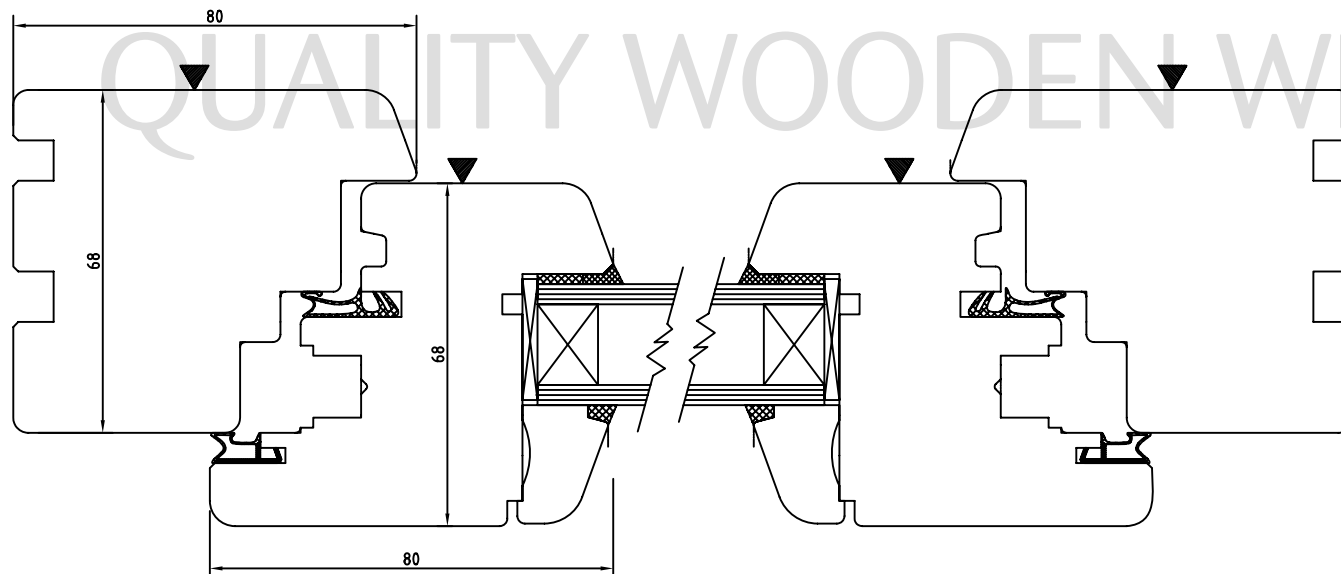

ALBO STYL IV68

INWARD OPENING

Horizontal section fixed windows

LEGEND

▼ Exterior side

Horizontal section one pane windows

Name:	
ALBO STYL IV68	
INWARD OPENING	
Name of drawing	
Horizontal section one pane window	
Horizontal section fixed window	
Processed	ing. Antonín Ryšánek
Inspected	Martin Bouchal
Standard gauge	1:1,5
Date	January
Format	1xA4
	
www.albo.co.uk	
3, John's Place Edinburgh EH6 7E United Kingdom Phone: +44(0)131 5556692 e-mail: info@albo.co.uk	