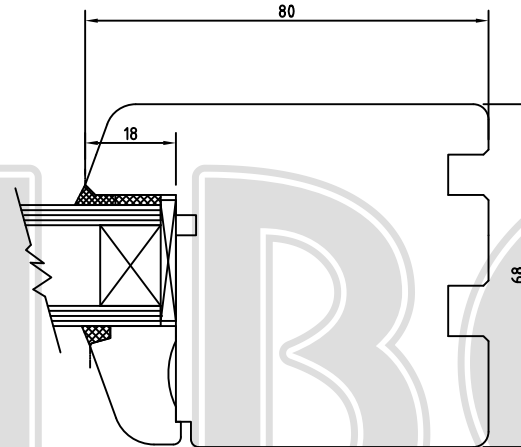

ALBO STYL IV68

INWARD OPENING

Horizontal section fixed windows

LEGEND

▼ Exterior side

Horizontal section one pane windows

Name:	
ALBO STYL IV68	
INWARD OPENING	
Name of drawing	
Horizontal section one pane window	
Horizontal section fixed window	
Processed	ing. Antonín Ryšánek
Inspected	Martin Bouchal
Standard gauge	1:1,5
Date	January
Format	1xA4
	
www.albo.co.uk	
3, John's Place Edinburgh EH6 7E United Kingdom Phone: +44(0)131 5556692 e-mail: info@albo.co.uk	